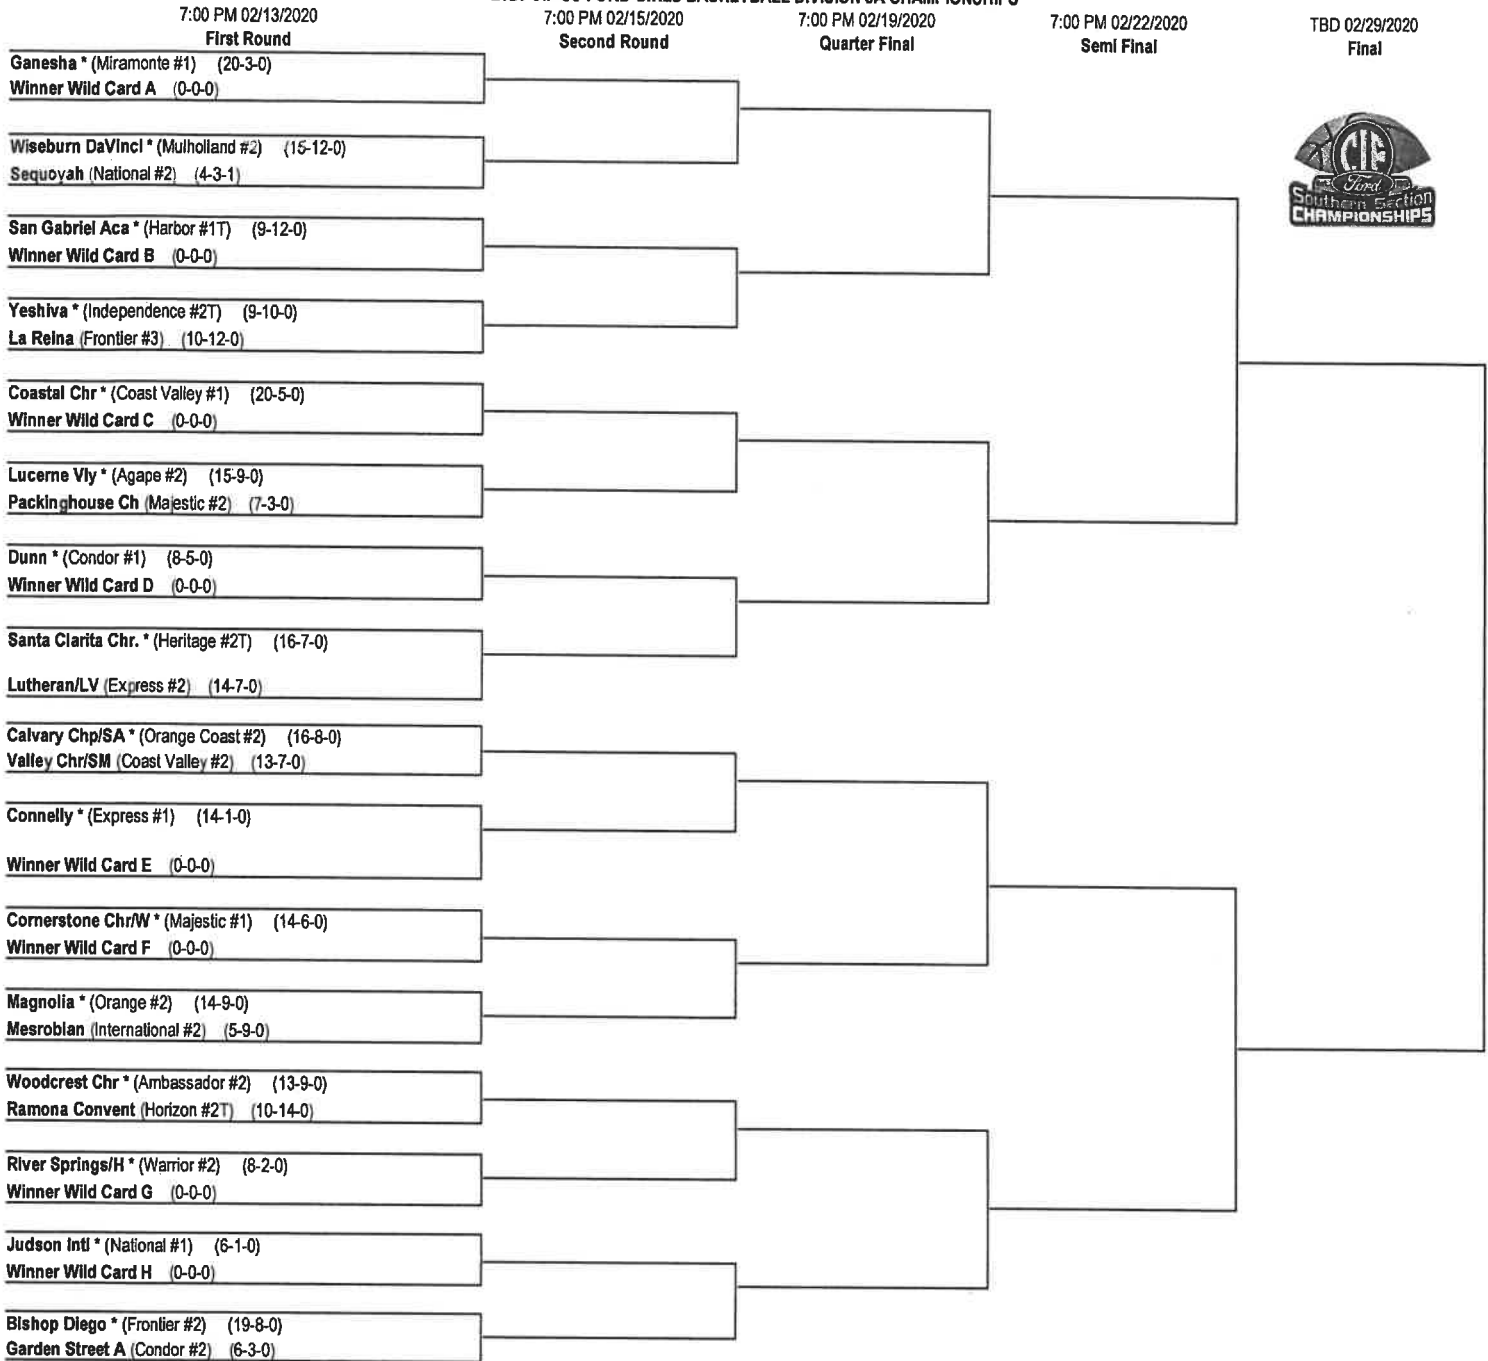

2020 CIF-SS FORD GIRLS BASKETBALL DIVISION 5A CHAMPIONSHIPS

*DENOTES HOST TEAM This draw was made based upon information available to the CIF-SS office as of 2/9/20. We reserve the right to adjust the draw sheet as a result of information which would update any final league standings. Please note: teams receiving a BYE in the first round shall be the host team in the next round. All games with the exception of the final round will start at 7:00 pm, unless another time is mutually agreed upon and clearance is received from the CIF-SS office. Coin flips will be held at the CIF-SS office. Refer to the Basketball Playoff Bulletin for dates and times of coin flips. PLEASE REPORT SCORES TO: CIF-SS OFFICE - www.cifsshome.org; THE REGISTER (714) 796-7804; L.A. DAILY NEWS (800) 888-6009 AND YOUR LOCAL NEWSPAPER. Draw results available on our website @ www.cifss.org.